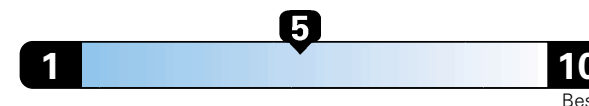

ALFA ROMEO STELVIO SPRINT RWD

2021 MODEL YEAR

THIS VEHICLE IS MANUFACTURED TO MEET SPECIFIC UNITED STATES REQUIREMENTS. THIS VEHICLE IS NOT MANUFACTURED FOR SALE OR REGISTRATION OUTSIDE OF THE UNITED STATES.

MANUFACTURER'S SUGGESTED RETAIL PRICE OF THIS MODEL INCLUDING DEALER PREPARATION

Base Price: $42,350

ALFA STELVIO RWD

Exterior Color: Alfa White Exterior Color

Interior Color: Black/Red Interior Colors

Interior: Leather Seats

Engine: 2.0L 280HP I4 DI Turbo Engine

Transmission: 8-Speed Automatic 8HP50 Transmission

STANDARD EQUIPMENT (UNLESS REPLACED BY OPTIONAL EQUIPMENT)

FUNCTIONAL/SAFETY FEATURES

Supplemental Front Seat-Mounted Side Air Bags

LATCH-Ready Child-Seat Anchor System

Full-Speed Forward-Collision Warning Plus

Rear Back-Up Camera

Rear Parking Assist Sensors

Remote Keyless-Entry

Push-Button Start

Remote-Start System

Stop - Start System

Cruise Control

Power Folding Heated Mirrors

Rain-Sensitive Windshield Wipers

Power Liftgate

Universal Garage-Door Opener

Carbon Fiber Drive Shaft

Alfa DNA Drive-Mode System

INTERIOR FEATURES

Apple CarPlay®

Google Android Auto™

SiriusXM® with 6-Month Radio Sub Call 800-643-2112

AM/FM Bluetooth® 8.8-Inch Radio

8.8-Inch Multi-Touch Display

Cluster 7.0-Inch TFT Color Display

8-Speaker Audio System

USB Media Input Hub with Auxiliary

2nd-Row Dual Charge-Only USB Port

12-Volt Center Console Power Outlet

Leather-Wrapped Steering Wheel

Steering-Wheel-Mounted Audio Controls

Leather-Wrapped Shift Knob

A/C with Dual-Zone Auto Temperature Control

6-Way Power Adjustable Driver Seat

6-Way Power Adjustable Front Passenger Seat

4-Way Power Lumbar Adjustable Driver Seat

4-Way Power Lumbar Adjustable Passenger Seat

Driver-Seat Memory Function

EXTERIOR FEATURES